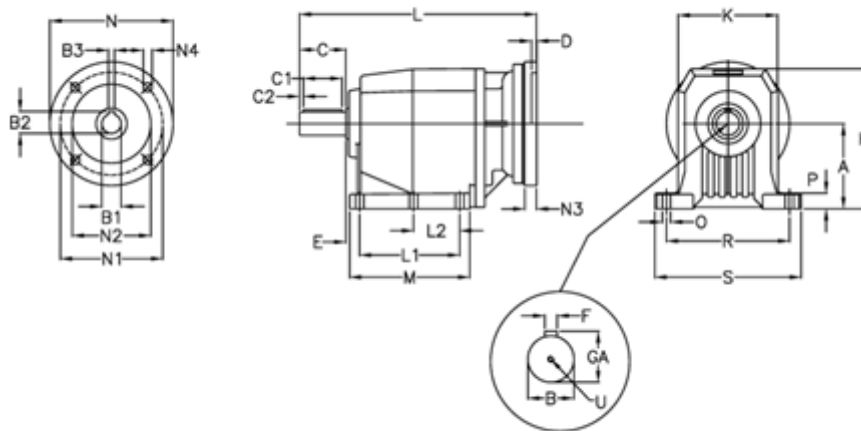

Article number: 40600713741230

Description: Helical gearbox  
C703P-137,4-P80B5

## Measures

|           |            |             |            |
|-----------|------------|-------------|------------|
| A = 210   | D = 4.0    | L2 = 0.0    | P = 30     |
| B = 60    | E = 25     | M = 222.0   | R = 300    |
| B1 = 19   | F = 18     | N = 200     | S = 350    |
| B2 = 21.8 | GA = 64.0  | N1 = 165    | U = M20x42 |
| B3 = 6    | H = 349    | N2 = 130    |            |
| C = 120   | K = 262    | N3 = 0      |            |
| C1 = 90   | L = 473.0  | N4 = M10x12 |            |
| C2 = 15   | L1 = 165.0 | O = 22      |            |